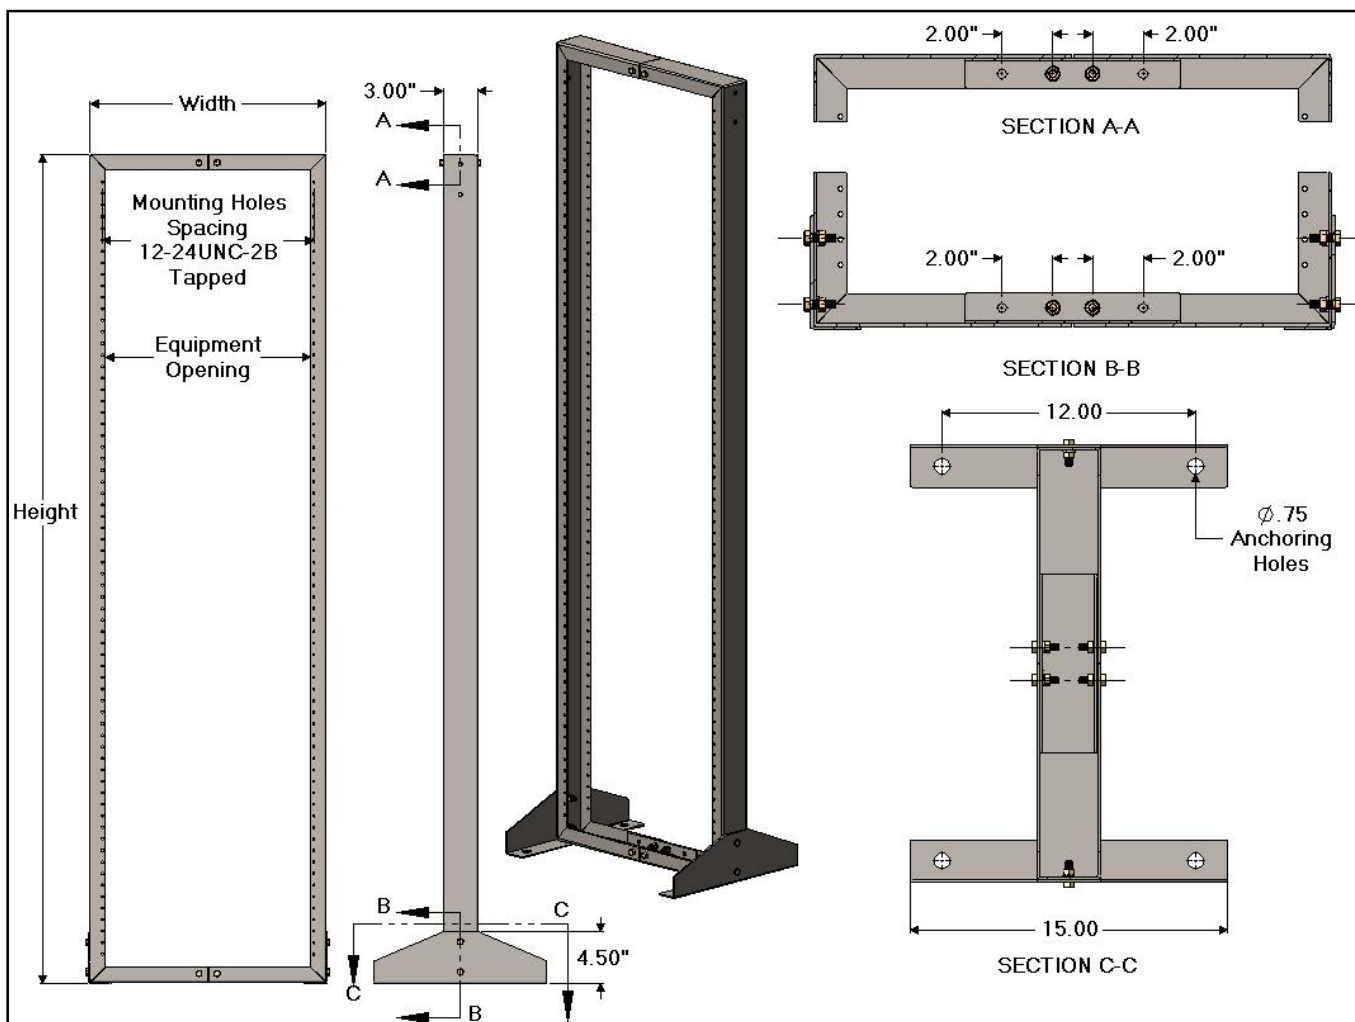

RE09xx Series - 19.00"/23.00" Adjustable Width Economy Rack

RE09xx Series 19.00"/23.00" Adjustable Width Economy Rack

CSF P/N#	Equipment Opening	Mounting Holes Spc	Height
RE0910	17.81"/21.81"	18.31"/22.31"	48.00"
RE0920	17.81"/21.81"	18.31"/22.31"	72.00"

Notes:

- RE09xx Series - 19.00"/23.00" Adjustable width Economy Rack
- Finishes: See finish codes